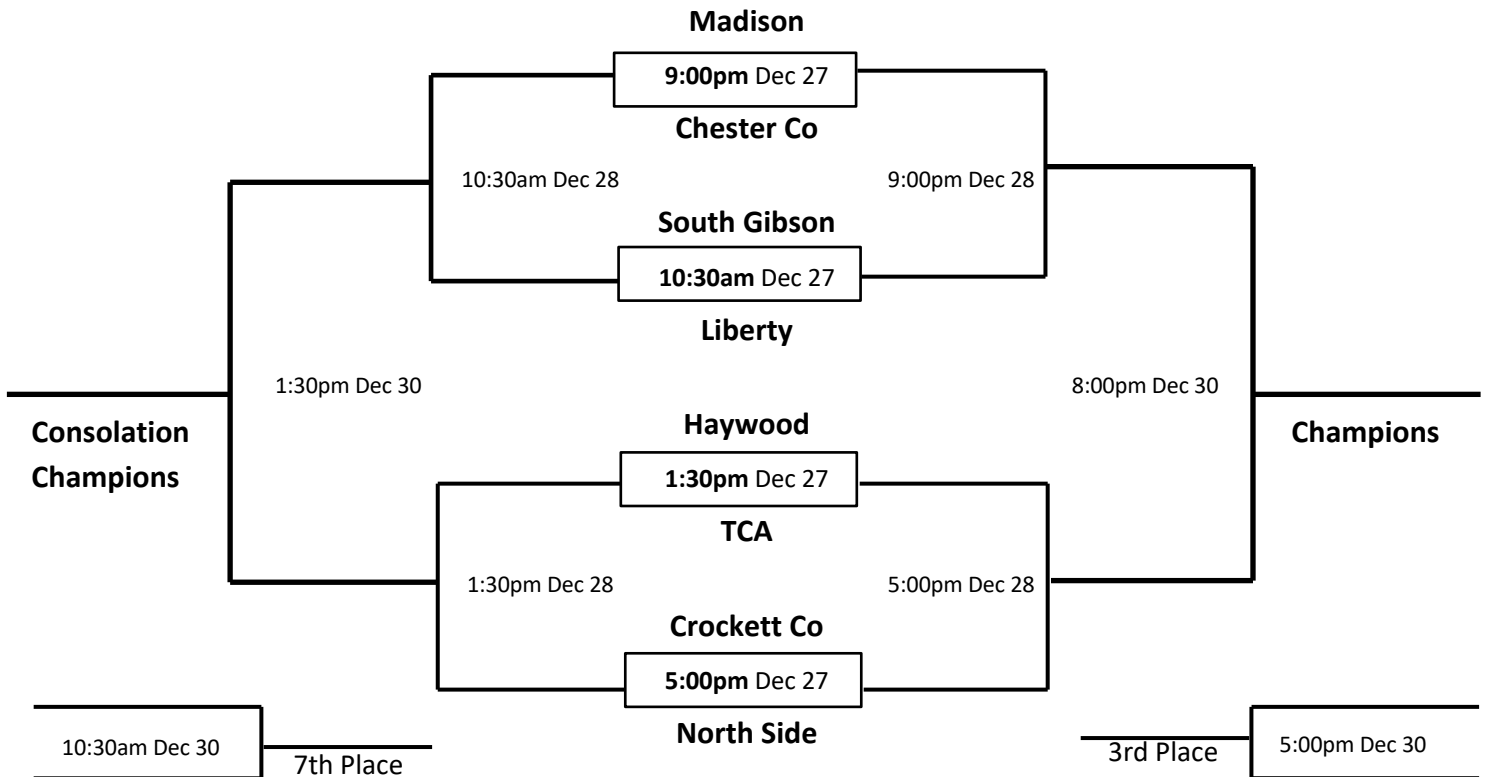

# HUB Classic Schedule & Bracket

\*Bracket times and details are subject to change

## HUB Classic Guy's Bracket

## HUB Classic Girl's Bracket