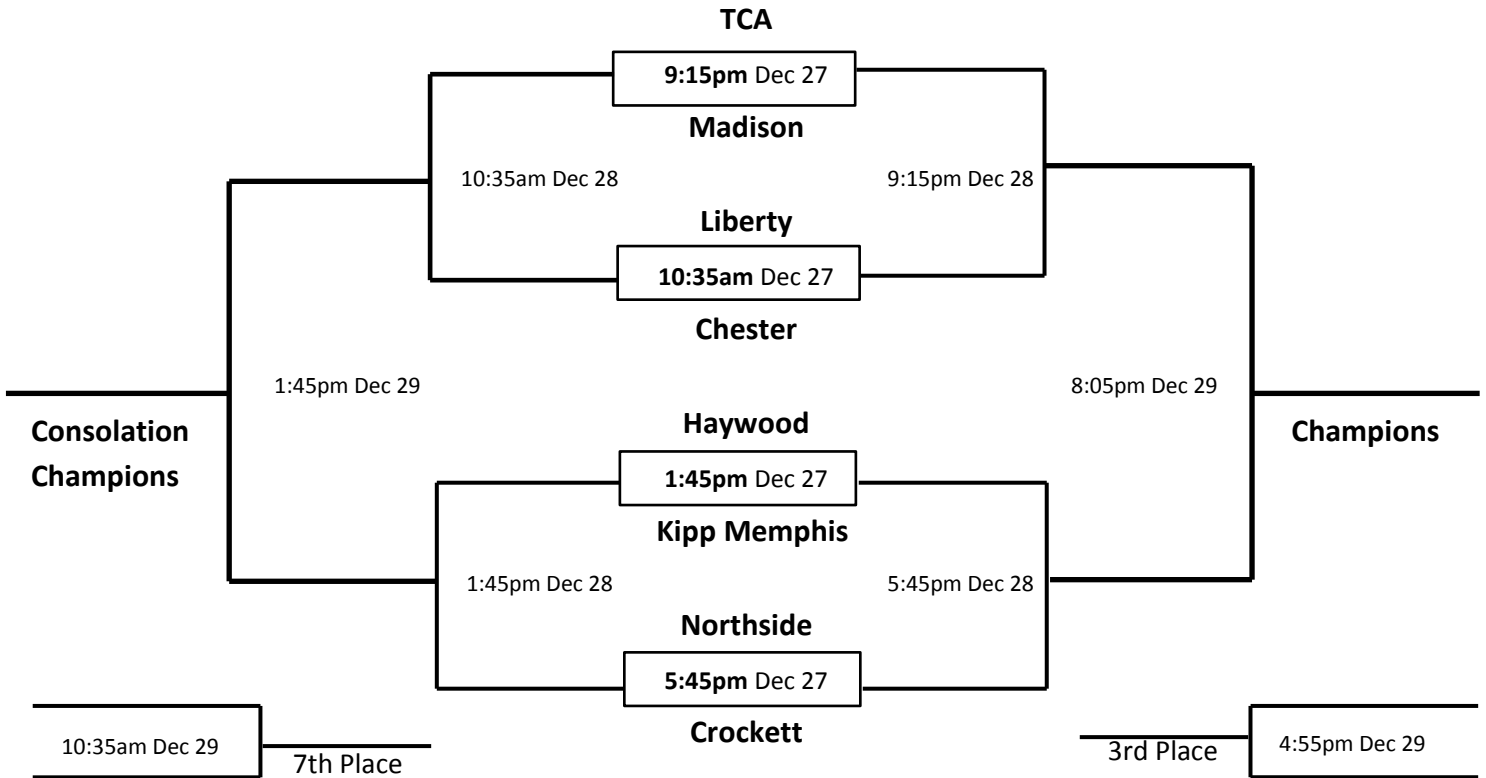

HUB Classic Schedule & Bracket

*Bracket times and details are subject to change

HUB Classic Guy's Bracket

HUB Classic Girl's Bracket